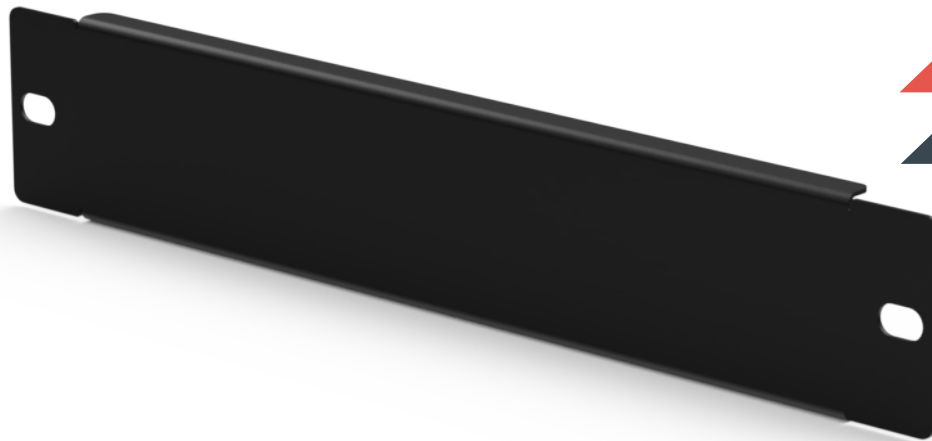

RACK cover panels 10" 1U

SERIES A

**10"
RACK**

1U

TECHNICAL PARAMETERS

COLOUR	BLACK (RAL 9005)
NAME	RP10-1U-B
EAN	5907222250785
PRODUCER	STALFLEX SP. Z O.O.
MATERIAL	SHEET METAL DC01 POWDER COATED
SHEET THICKNESS RACK CABINET	1 MM
EXTERNAL DIMENSIONS [WXDXH]	254x8x44,5[MM]
NET WEIGHT	0,07 KG
GROSS WEIGHT x10	0,7 KG
USE	INDOOR
EQUIPMENT	ASSEMBLY KIT

RACK cover panels 10" 1U

DIMENSIONS GIVEN IN TOLERANCE OF +/- 4MM