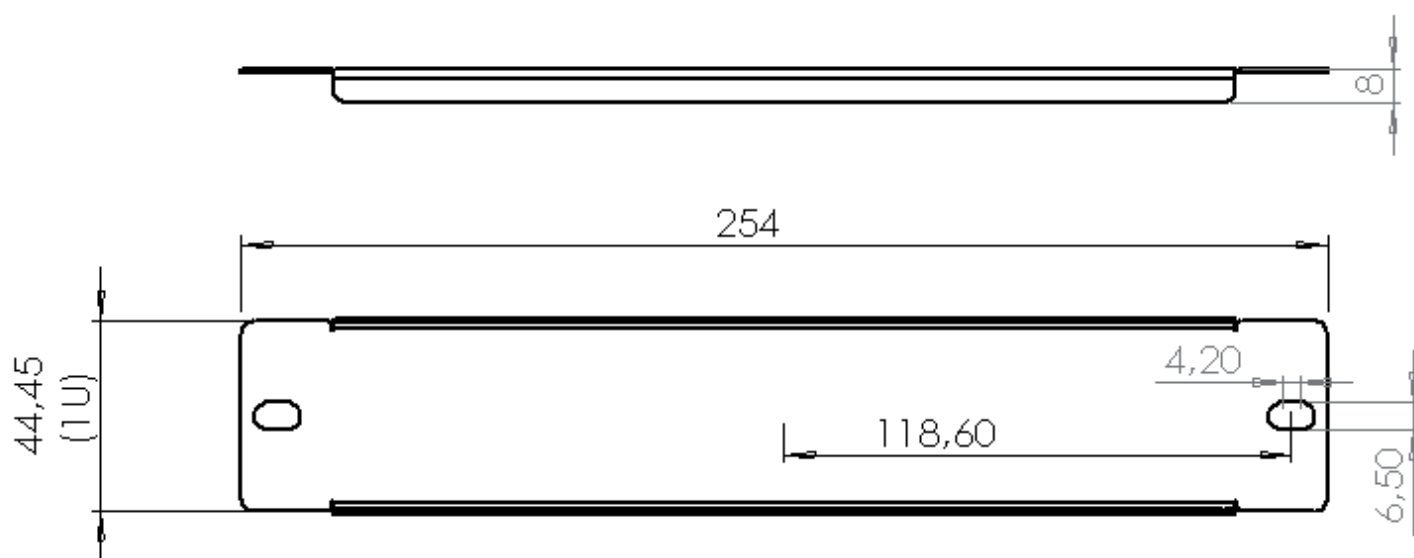

RACK cover panels 10" 1U

SERIES A

**10"
RACK**

1U

TECHNICAL PARAMETERS

COLOUR	BLACK (RAL 9005)
NAME	RP10-1U-B
EAN	5907222250785
PRODUCER	STALFLEX SP. Z O.O.
MATERIAL	SHEET METAL DC01 POWDER COATED
SHEET THICKNESS RACK CABINET	1 MM
EXTERNAL DIMENSIONS [WXDXH]	254x8x44,5[MM]
NET WEIGHT	0,07 KG
GROSS WEIGHT x10	0,7 KG
USE	INDOOR
EQUIPMENT	ASSEMBLY KIT

RACK cover panels 10" 1U

DIMENSIONS GIVEN IN TOLERANCE OF +/- 4MM